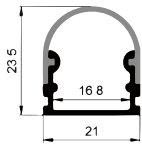

HOT-SALE SERIES

LS-2114B

ALU PROFILE

LS-2114B ALU 6063-T5 1M,2M,3M

COVER

LS-2114B PC PC 1M,2M,3M Slide In

ACCESSORIES

End Cap