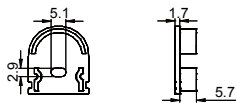

HOT-SALE SERIES

LS-2114B

ALU PROFILE

LS-2114B ALU 6063-T5 1M,2M,3M

COVER

LS-2114B PC PC 1M,2M,3M Slide In

ACCESSORIES

End Cap