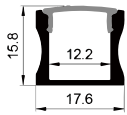

HOT-SALE SERIES

LS-1715

ALU PROFILE

LS-1715 ALU 6063-T5 1M,2M,3M

COVER

LS-1715 PC PC 1M,2M,3M Push in

ACCESSORIES

End Cap		
Clip		
Other		