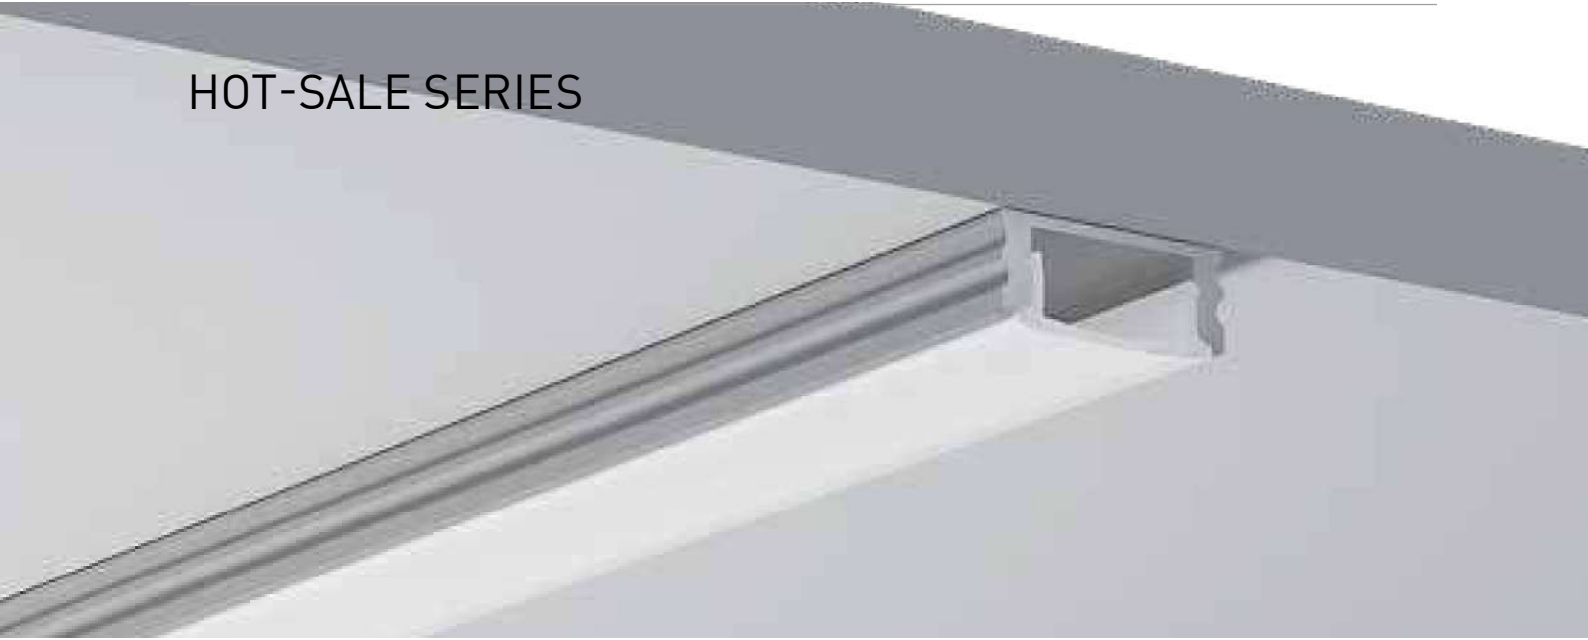

HOT-SALE SERIES

LS-1707