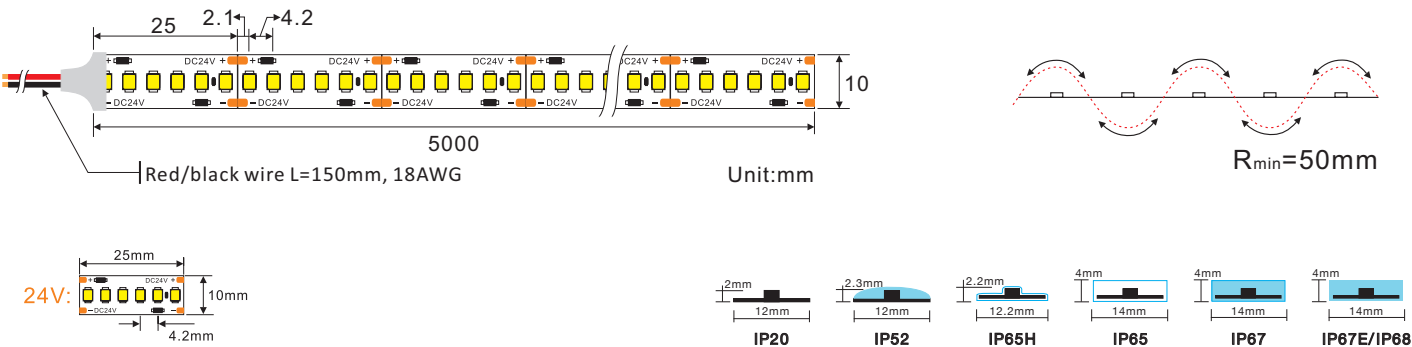

ATENDI

| protech led

LED STRIP SPECIFICATION

AT-WW21-1

AT-WW21-1

DESCRIPTION

24V, flexible LED strip (6LED/step =62.5mm(24V)) with 3M adhesive tape on the back for easy installed.1663.03lm/m at 17.28W/m. 120° beam angle. Very good color reproduction with CRI>90. "One Bin Only" within 3 MacAdam guarantees constant color temperature and high light quality at a lifetime of 54,000 hours (L₇₀). Double-layer FPC(2Oz) for good heat dissipation.

DIMENSIONS & WATERPROOF

PRODUCT SPECIFICATION

Dimension	5000x12x2mm	Voltage (V)	DC24V
Chip Type	5050SMD	Current (A/m)	0.72A
Chip Density	96 LEDs/m	Power (W/m)	17.28W
Step LEDs	6 LEDs (24V)	Beam Angle	120°
Step Length	62.5mm(24V)	Operation Temperature	-20°C~50°C

PRODUCT PHOTOMETRICS (DATA BASE ON IP20 CRI>90)

CCT (K)	Lumen (lm/m)	Efficacy (lm/w)	CRI	R9	TM-30-15	
					Rf (Fidelity)	Rg (Gamut)
2100±100	1025.40	59.34	96.04	93.90	95.00	100.85
2400±100	1116.46	64.61	96.60	96.80	91.94	106.82
2700±100	1281.66	74.17	98.84	93.94	93.96	100.85
3000±100	1327.80	76.84	96.92	92.96	94.86	103.90
4000±200	1495.41	86.54	93.99	92.00	93.96	101.97
6000±300	1663.03	96.24	93.18	94.85	91.00	103.00

AT-WW21-1

BINING

Graphic Description:

- IP20: bare, max. light output and the best color consistency, indoor use.
- IP52: Silicone coating, ~5% less output and 3rd best color consistency, indoor use, for damp environments.
- IP65: Silicon tube / Heat shrink tube / Extrusion tube / U milky tube + clear cover, ~3% less output and 2nd best color consistency, Indoor use or semi-outdoor use, for raining environments.
- IP67: Silicone tube + silicon filling, ~7% less output and 4th best color consistency, outdoor use, max length is 10 meters.
- IP67E: Solid silicone extrusion, ~7% less output and 4th best color consistency, outdoor use, max length up to 50 meters.
- IP68: PU(Polyurethane), ~7% less output and 4th best color consistency, under the water, within 2 meters deep.