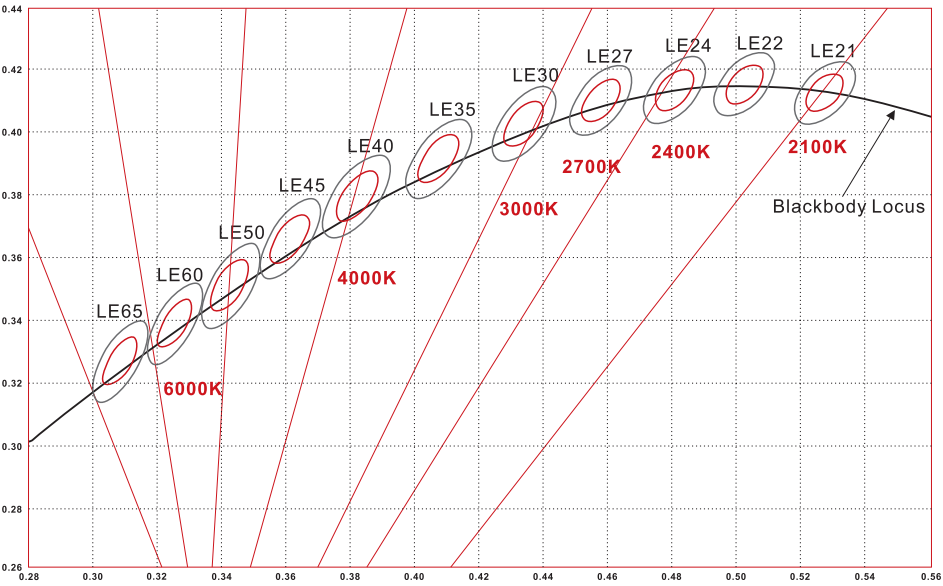

AT-WW21-1

BINING