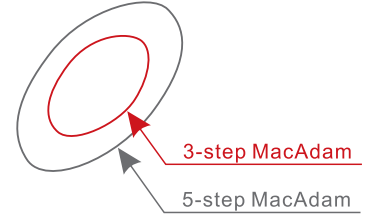

Graphic Description: